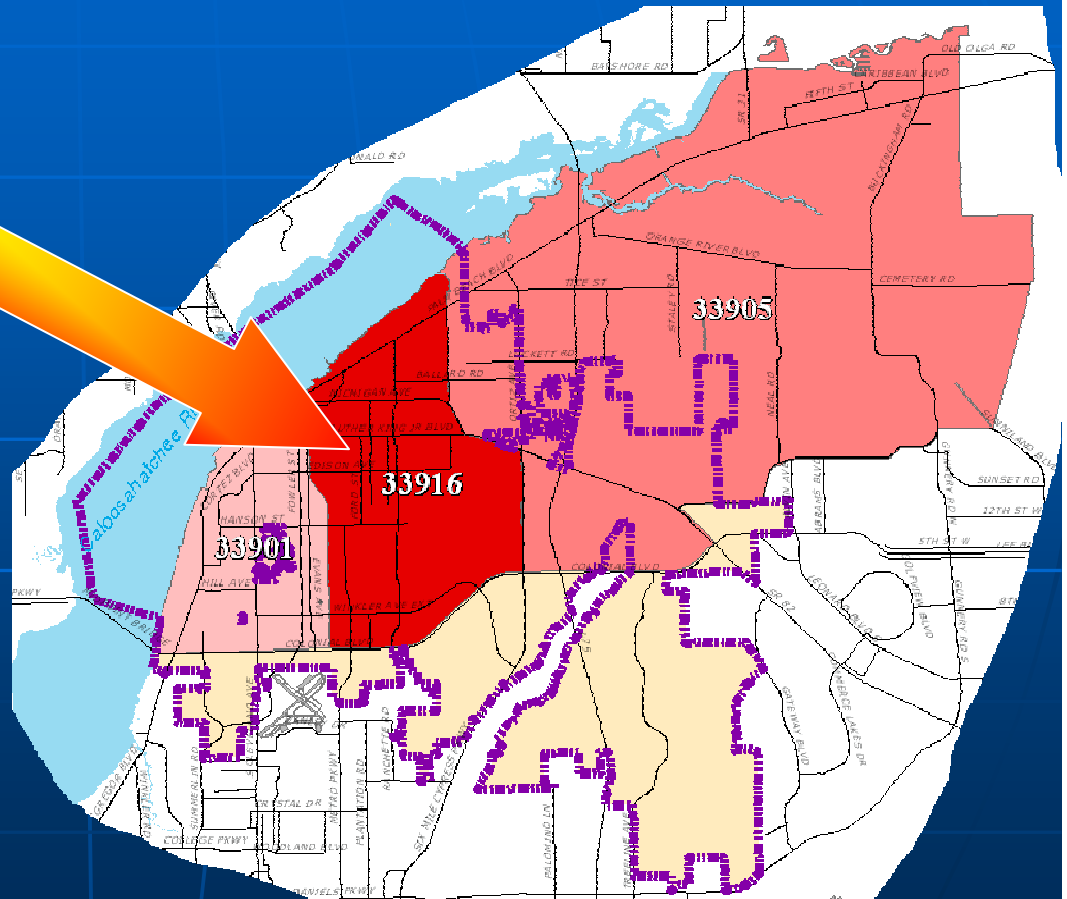

# Unemployment

- Zip Code 33916  
28.3%
- Zip Code 33905  
18.2%
- Zip Code 33901  
16.8%

Agency for Workforce Innovation - February 2010  
\*US Department of Labor - January 2010