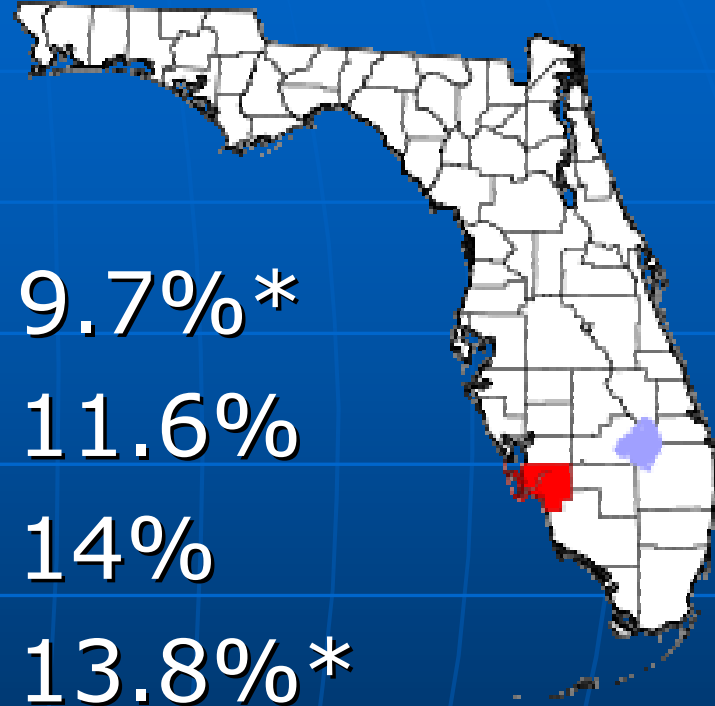

Unemployment

■ United States	9.7%*
■ Florida State	11.6%
■ Lee County	14%
■ City of Fort Myers	13.8%*

**US Department of Labor – January 2010*